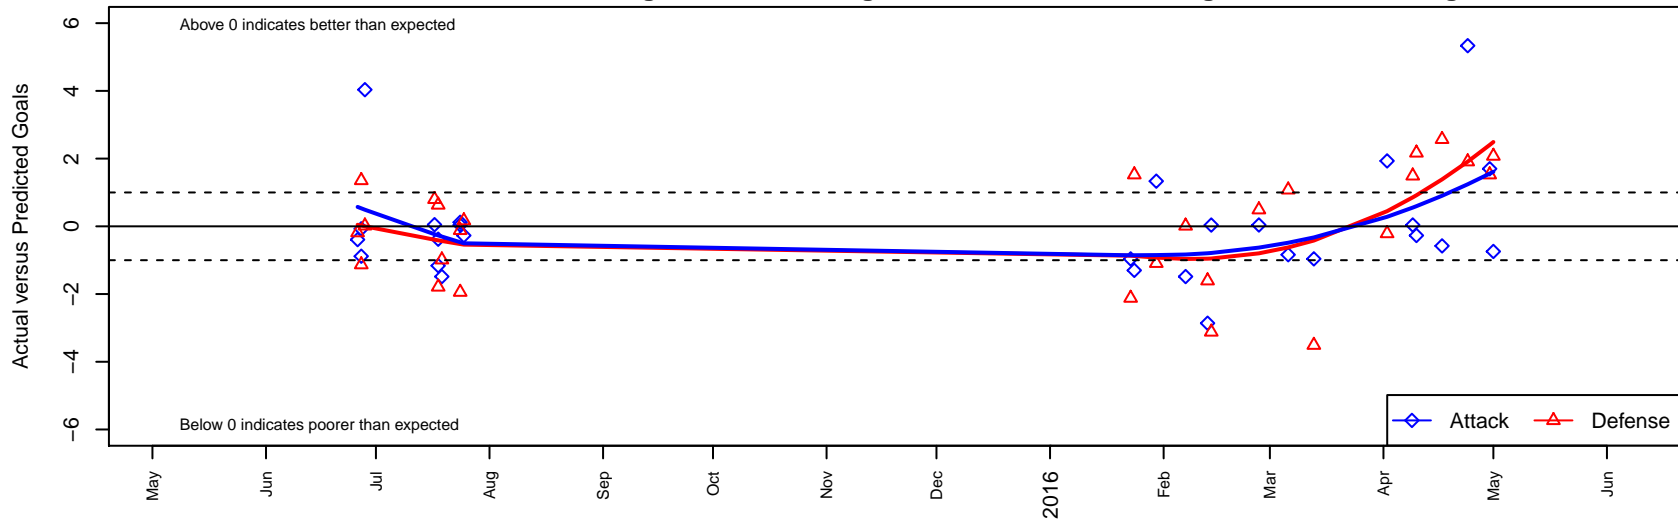

Crossfire Oregon Black B99

Crossfire Oregon
 Lake Oswego, OR
 B99 total strength=1208
 attack=6.01 defense=2.81
 fall league = PTT B99 Div 1 White

alt names used:
 CO B99 Black
 Crossfire Oregon B99 Black
 CROSSFIRE OREGON B99 BLACK (OR)
 Crossfire Oregon 99 Black
 Crossfire Oregon 99 Black

Venues played:
 2015 Clash At the Border Bronze U16
 2015 Beaverton Cup BU16 Silver
 2015 Oswego Nike Cup Silver U16
 2015 PTT B99 Division 1 White
 2015 OYS Presidents Cup B99

Crossfire Oregon Black B99
 Dots are actual minus expected GF (blue circles) and GA (red triangles).
 Blue line is smoothed change in attack strength. Red is smoothed change in defense strength.

**attack and defense variance (black dot)
relative to other teams
and top 10 in region**

**attack and defense rating
relative to others at age
and all opponents in last 13 months**

Performance relative to 13 month average