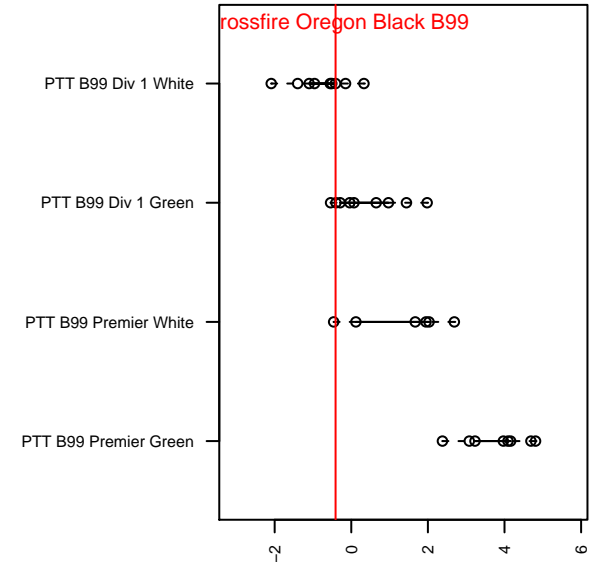

Crossfire Oregon Black B99

Crossfire Oregon
 Lake Oswego, OR
 B99 total strength=1208
 attack=6.01 defense=2.81
 fall league = PTT B99 Div 1 White

alt names used:
 CO B99 Black
 Crossfire Oregon B99 Black
 CROSSFIRE OREGON B99 BLACK (OR)
 Crossfire Oregon 99 Black
 Crossfire Oregon 99 Black

Venues played:
 2015 Clash At the Border Bronze U16
 2015 Beaverton Cup BU16 Silver
 2015 Oswego Nike Cup Silver U16
 2015 PTT B99 Division 1 White
 2015 OYS Presidents Cup B99

Crossfire Oregon Black B99
 Dots are actual minus expected GF (blue circles) and GA (red triangles).
 Blue line is smoothed change in attack strength. Red is smoothed change in defense strength.

**attack and defense variance (black dot)
relative to other teams
and top 10 in region**

**attack and defense rating
relative to others at age
and all opponents in last 13 months**

Performance relative to 13 month average